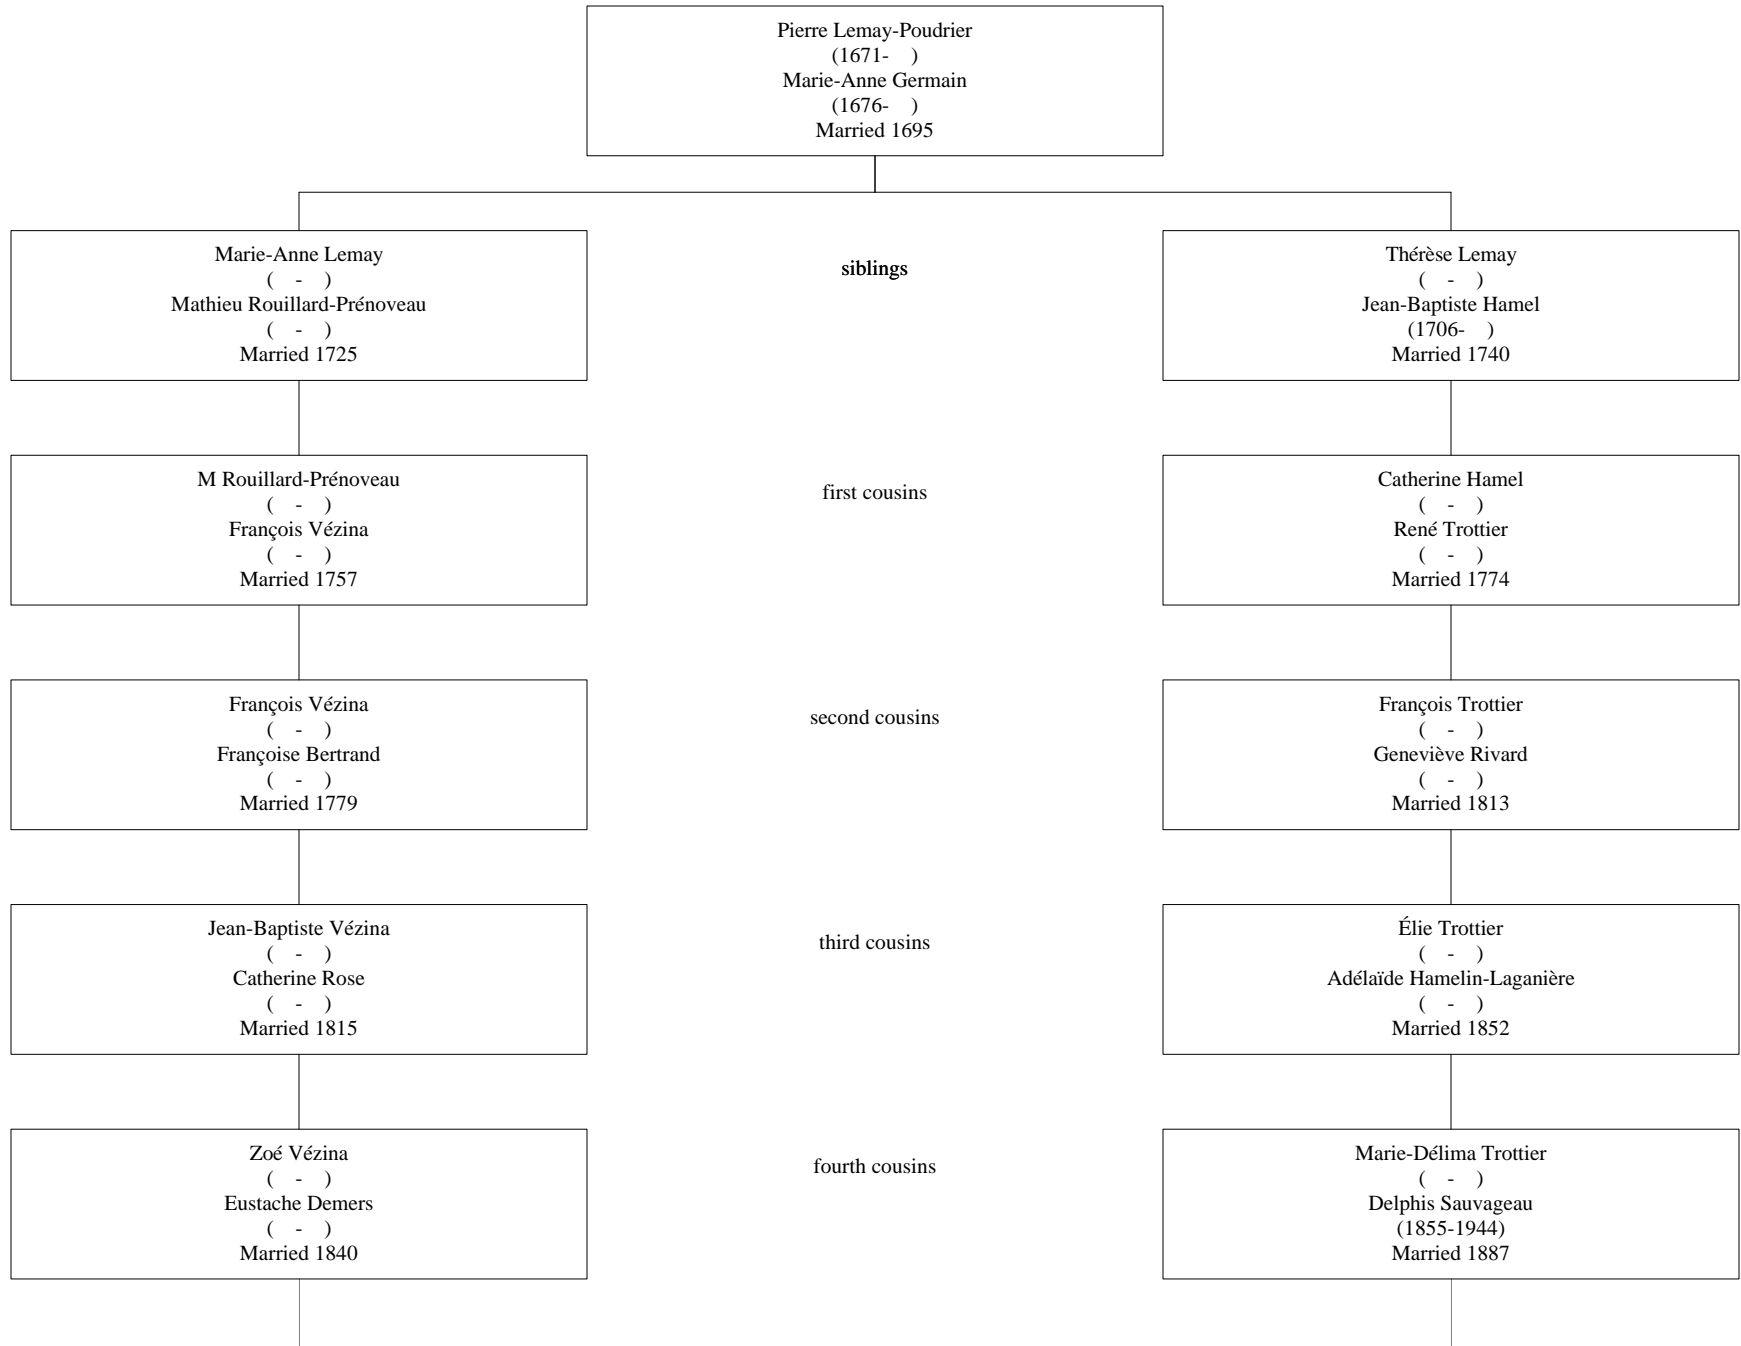

Relationship Chart

Eustache Demers
(-)
Louise Masse
(-)
Married 1870

Marie-Louise Demers
(-)
Guillaume Fortin
(-)
Married 1895

Elsie Fortin
(-)
Willard Fortin
(-)
Married 1929

Madonna Louise Fortin
(-)
Silvio P. Ciccone
(-)
Married 1955

Madonna Veronica Ciccone
(1958-)

fifth cousins

Marie-Louise Sauvageau
(1891-1972)
Joseph Baril
(1890-1974)
Married 1911

Simone Baril
(1913-1965)
Charles Sammy L'Heureux
(1911-1997)
Married 1938

sixth cousins

seventh cousins

Jacques Jean-Guy L'Heureux
(1939-)

once removed

twice removed